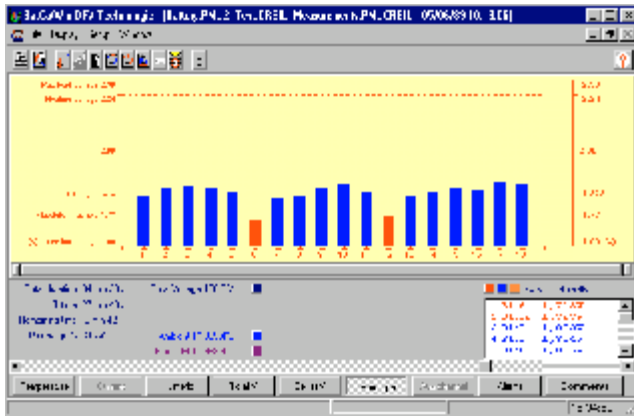

# Windows software for BATCAT

DFV Technologie presents the new windows software to control automatic battery controler BATCAT.

This program which is full Windows compatible improves this powerfull tool (Report manager, backup data, file manager ...)

Batteries, trials and measurement are displayed in a file manager with a preview in the right part of the window.

- Full compatible with the two BATCAT (PV99 et BA249)
- Windows 95, 98 et NT4 compatible
- Copy / Paste functions
- Export data in EXCEL
- Full compatible with MSDOS LOGBATPC files (batteries, trial, measurements)
- Storage compression allowing very long test
- No storage limit
- Storage in real time on hard disk (No loss of data in case of system/PC failure)
- Can display up to 4 cells on a curve
- Zoom in and zoom out
- Display of many curves simultaneously (windowing)
- Colour, scales customization

Voltages of each cell are displayed as a bargraph. This allows you to see very quickly if one or more cell are bad. Display can show you the different screens (Total voltage, voltage of cells, temperatures, currents, alarms, numerical values)

Display of numerical value of each cell