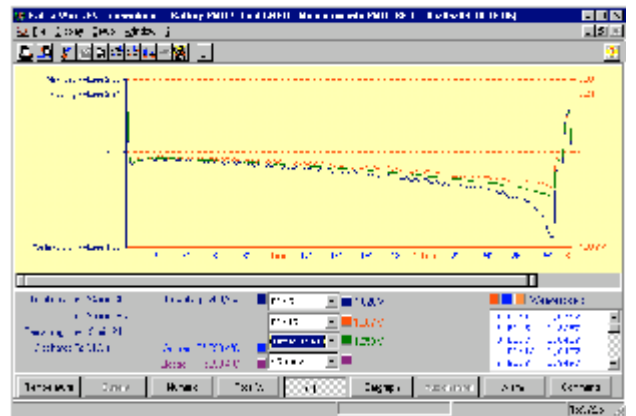

Batteries, trials and measurement are displayed in a file manager with a preview in the right part of the window.

- Full compatible with the two BATCAT (PV99 et BA249)
- Windows 95, 98 et NT4 compatible
- Copy / Paste functions
- Export data in EXCEL
- Full compatible with MSDOS LOGBATPC files (batteries, trial, measurements)
- Storage compression allowing very long test
- No storage limit
- Storage in real time on hard disk (No loss of data in case of system/PC failure)
- Can display up to 4 cells on a curve
- Zoom in and zoom out
- Display of many curves simultaneously (windowing)
- Colour, scales customization

Voltages of each cell are displayed as a bargraph. This allows you to see very quickly if one or more cell are bad. Display can show you the different screens (Total voltage, voltage of cells, temperatures, currents, alarms, numerical values)

Display of total discharge curve (zoom in and out with the scrollbar)

Display of the discharge curve of up to 4 cells (with the average value)

Time	Current	Voltage	Voltage	Voltage	Voltage	Voltage	Voltage	Voltage	Voltage
0	0	26	92.2	92.2	0	2.51	2.51	2.51	2.51
5	0	26	92.2	92.2	0	2.51	2.51	2.51	2.51
10	0	26	92.2	92.2	0	2.51	2.51	2.51	2.51
15	0	26	92.2	92.2	0	2.51	2.51	2.51	2.51
20	0	26	92.2	92.2	0	2.51	2.51	2.51	2.51
25	0	26	92.2	92.2	0	2.51	2.51	2.51	2.51
30	0	26	92.2	92.2	0	2.51	2.51	2.51	2.51
35	0	26	92.2	92.2	0	2.51	2.51	2.51	2.51
40	0	26	92.2	92.2	0	2.51	2.51	2.51	2.51
45	0	26	92.2	92.2	0	2.51	2.51	2.51	2.51

Display of numerical value of each cell