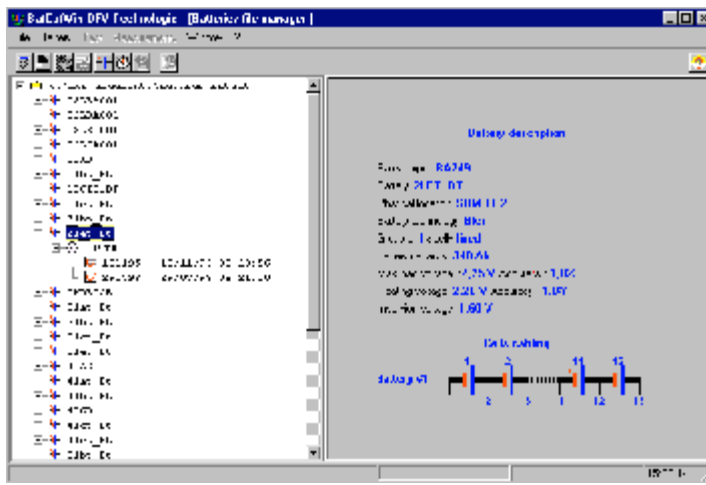

BATCATWIN

Windows software for BATCAT

DFV Technologie presents the new windows software to control automatic battery controler BATCAT.

This program which is full Windows compatible improves this powerfull tool (Report manager, backup data, file manager ...)